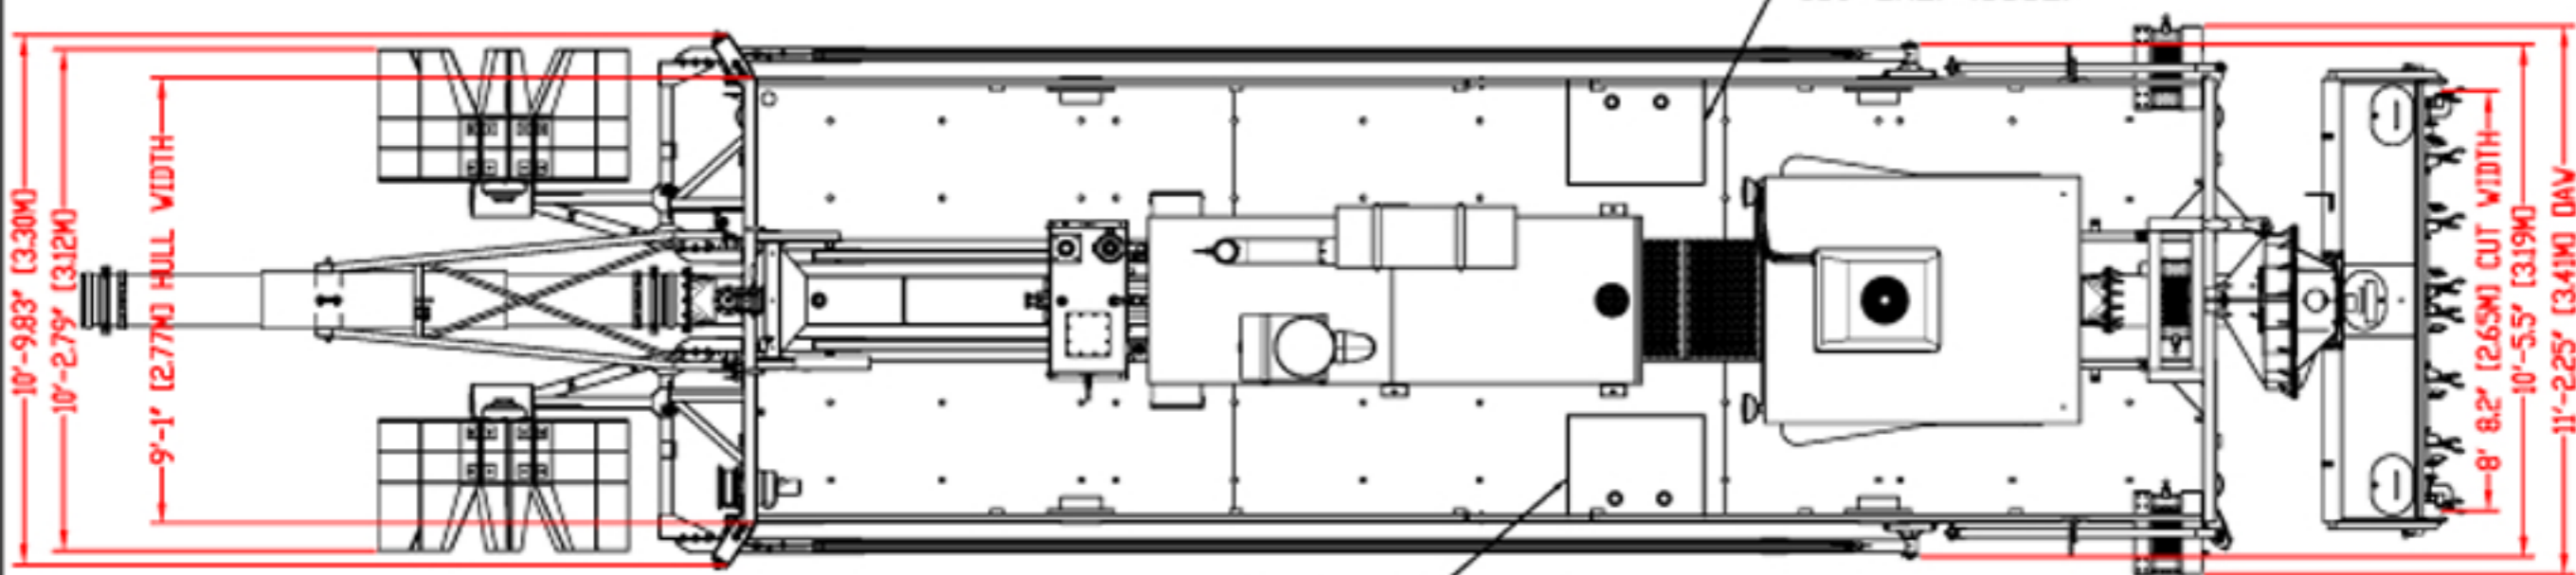

# 5012 LP DREDGE ASSEMBLY

			WORK NO. 5012		REVISED DRAWING FROM ORIGINAL DRAWING NO. 5012
			DATE		
			5012	5010748	