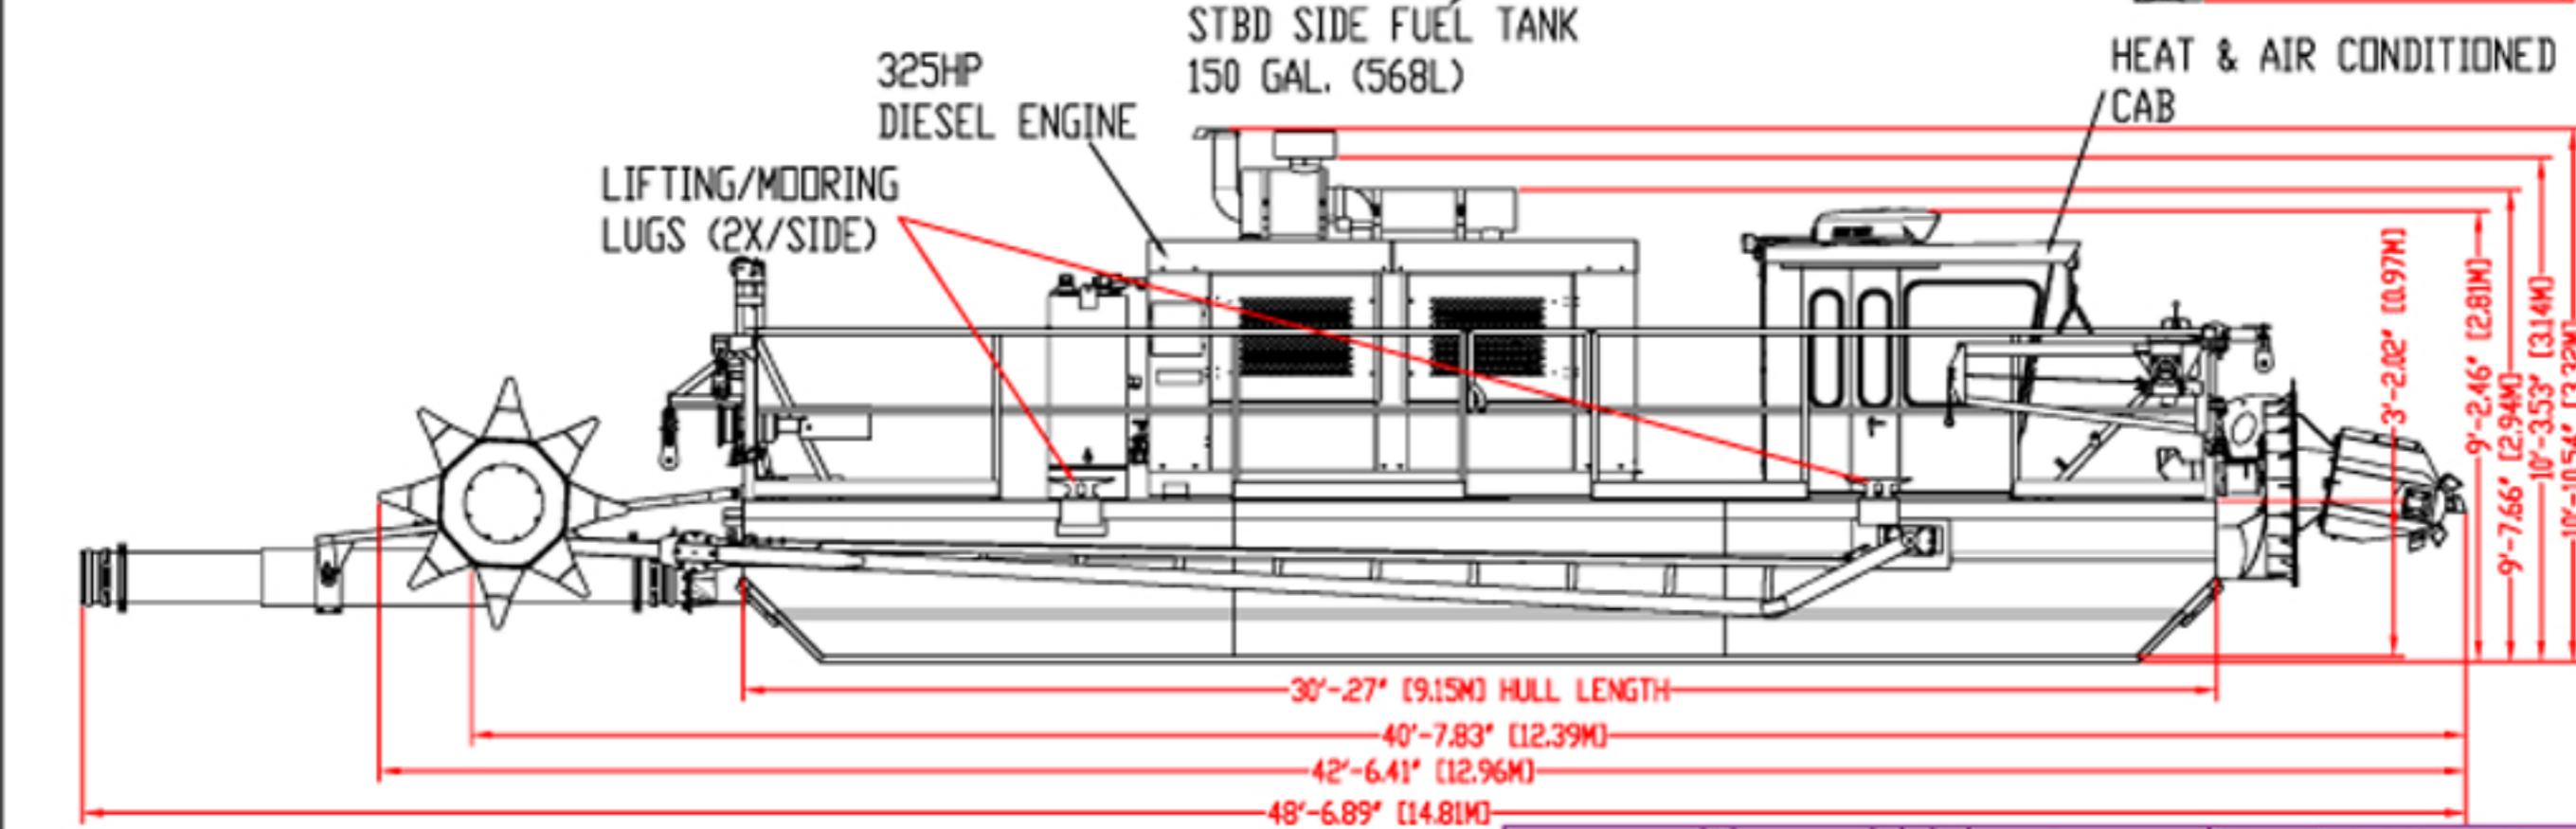

# 5012 LP DREDGE ASSEMBLY

			WORK NO. 5012		REVISED DRAWING FROM ORIGINAL DRAWING NO. 5012
			DATE		
			5012	5010748	